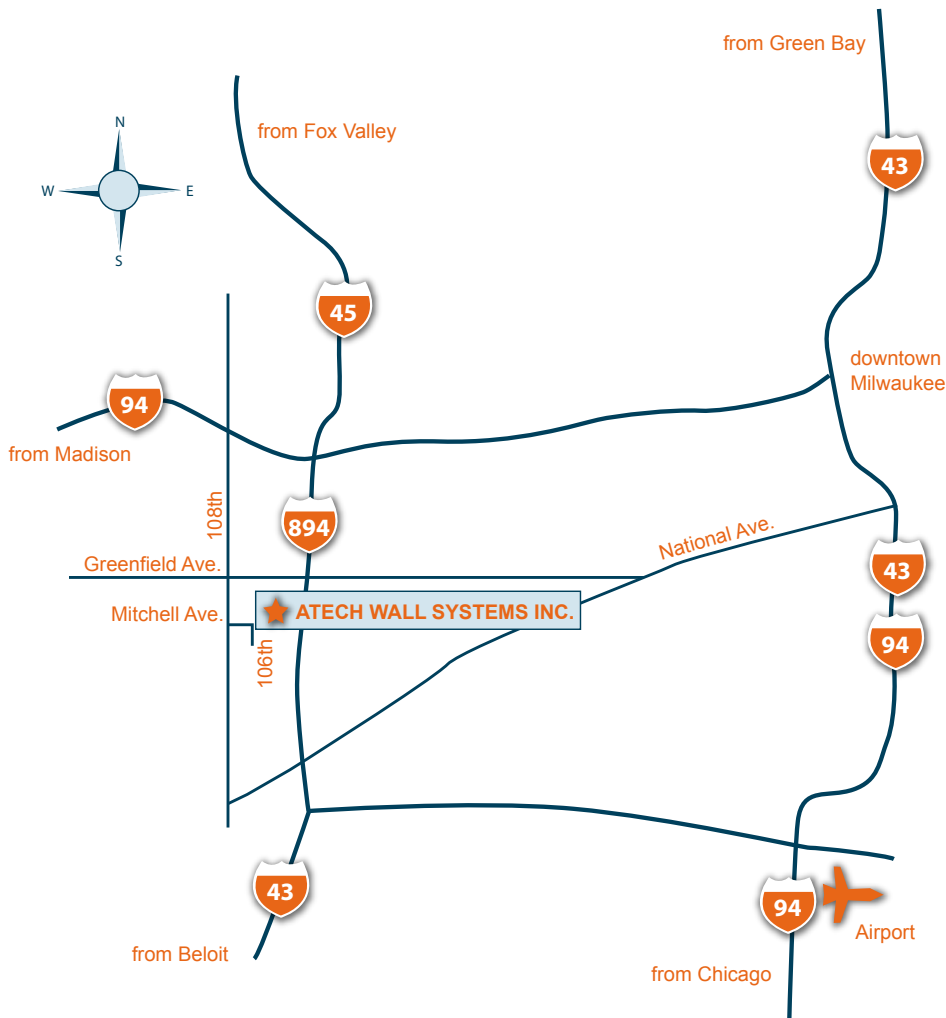

## Milwaukee Location

#### From Downtown Milwaukee

I-94 west to I-894 south to Greenfield Ave. West on Greenfield Ave. (approx. 1/2 mile) to 108th street. South to W. Mitchell St. East to S. 106th street.

#### From Chicago/Beloit

I-894/I-45 north to Greenfield Ave. West (approx. 1/2 mile) to 108th street south to W. Mitchell St. east to S. 106th street.

#### From Madison/Janesville

I-94 west to I-894 south to Greenfield Ave. West (approx. 1/2 mile) to 108th street. South to W. Mitchell St. East to S. 106th street.