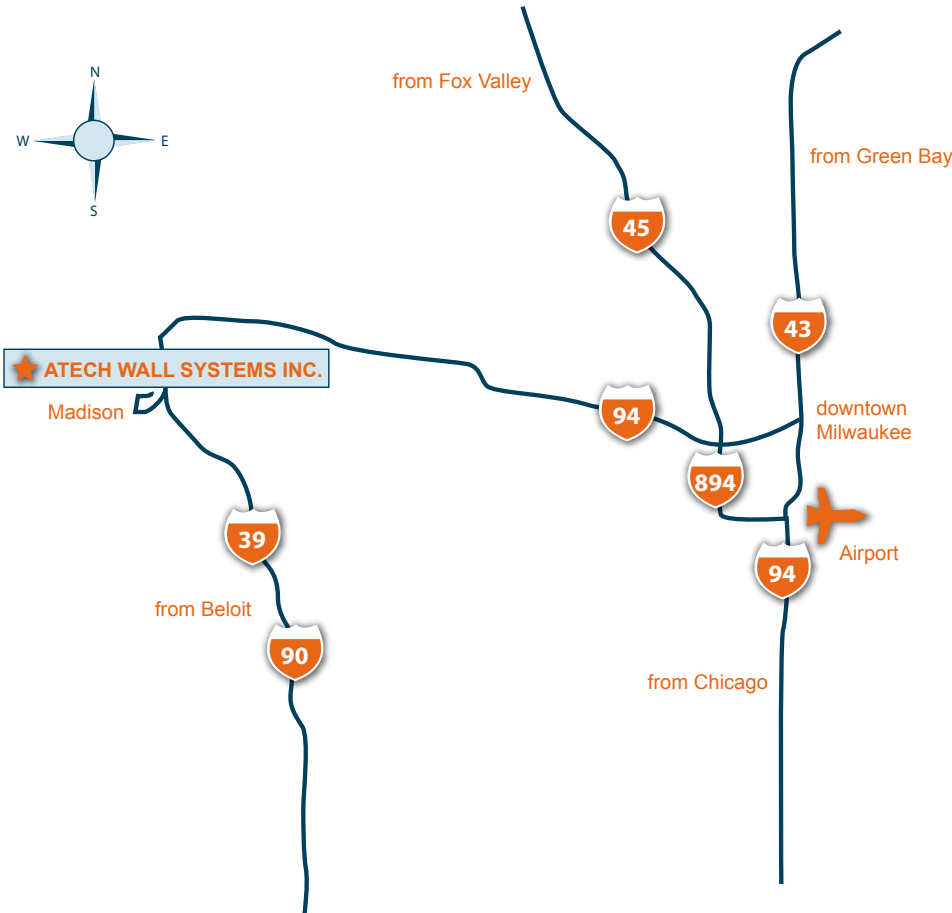

Madison Location

Madison Location

3070 Progress Rd.
Madison WI 53716
608-226-9424 FAX 608-226-9425

From Downtown Milwaukee

I-94 west to exit 240 (signs for Madison/WI-30 W). Take exit 4A on the left to merge onto I-39 S/I-90 E toward Janesville. Take exit 142A to merge onto W Beltline Hwy/US-12 W/US-18 W toward Madison. Take exit 266 for US-51 N, Turn right at Stoughton Rd/US-51 N. Turn right at Broadway service Rd. Turn left on E Broadway Service Rd. Turn left at Progress Rd. 1/2 mile to 3070 Progress Rd.

From Fond du Lac/Fox Valley

I-45 south to I-94. I-94 west to exit 240 (signs for Madison/WI-30 W). Take exit 4A on the left to merge onto I-39 S/I-90 E toward Janesville. Take exit 142A to merge onto W Beltline Hwy/US-12 W/US-18 W toward Madison. Take exit 266 for US-51 N, Turn right at Stoughton Rd/US-51 N. Turn right at Broadway service Rd. Turn left on E Broadway Service Rd. Turn left at Progress Rd. 1/2 mile to 3070 Progress Rd.

From Chicago

I-94/I-43 north to I-94W. I-94 west to exit 240 (signs for Madison/WI-30 W). Take exit 4A on the left to merge onto I-39 S/I-90 E toward Janesville. Take exit 142A to merge onto W Beltline Hwy/US-12 W/US-18 W toward Madison. Take exit 266 for US-51 N, Turn right at Stoughton Rd/US-51 N. Turn right at Broadway service Rd. Turn left on E Broadway Service Rd. Turn left at Progress Rd. 1/2 mile to 3070 Progress Rd.

From Beloit

I-39 N/I-90 W toward Madison. Take exit 142A on the left to merge onto W Beltline Hwy/US-12 W/US-18 W toward Madison. Take exit 266 for US-51 N. Turn right at Stoughton Rd/US-51 N. Turn right at Broadway service Rd. Turn left on E Broadway Service Rd. Turn left at Progress Rd. 1/2 mile to 3070 Progress Rd.